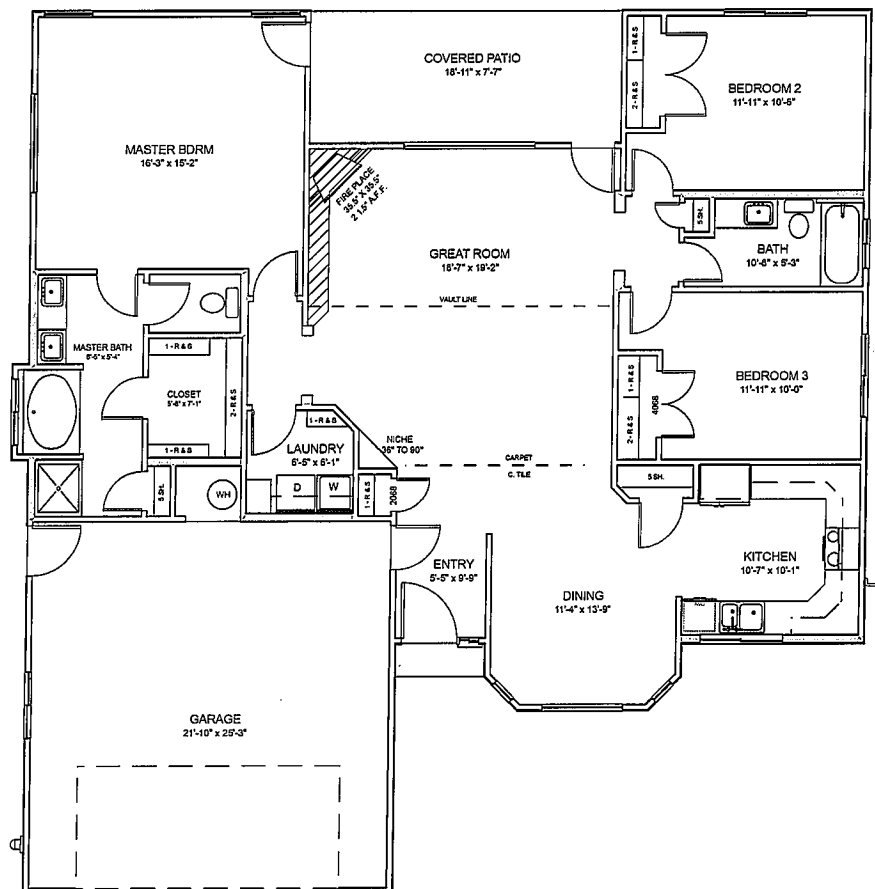

Emerald Ridge

Another Gemstone Community

THE TANZANITE

1,652 Sq. Ft. 3 Bedroom, 2 Bath