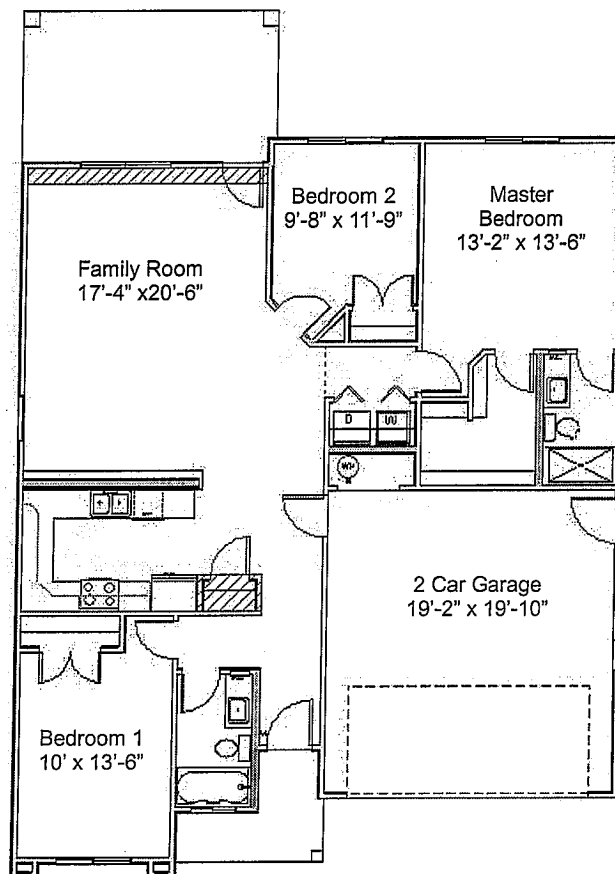

## THE PERIDOT

1,329 Sq. Ft. 3 Bedroom, 2 Bath