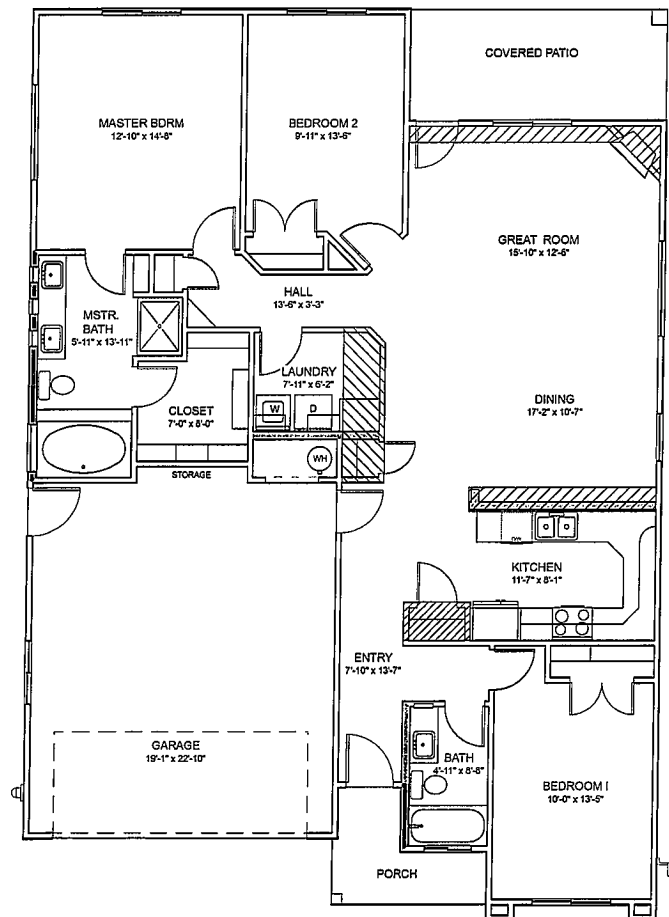

Emerald Ridge

Another Gemstone Community

THE RUBY

1,532 Sq. Ft. 3 Bedroom, 2 Bath